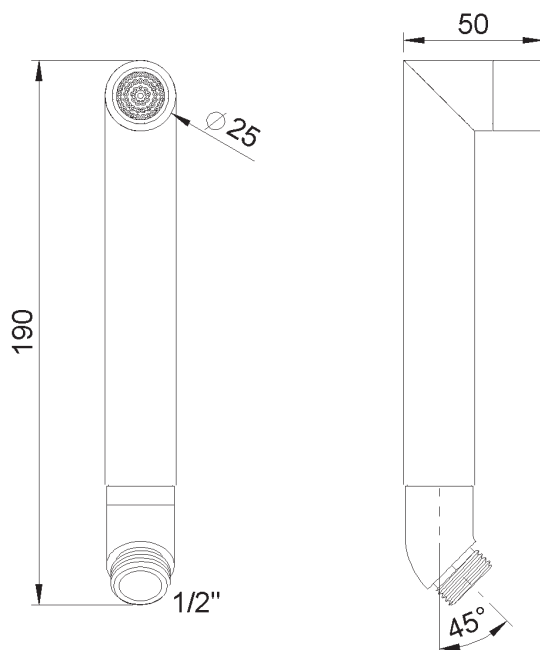

**PRODUCT TECHNICAL SHEET**

Collection : **CONTEMPORARY**

Ref. : **8026.--.70**

Douche à main coudée, mousseur Spray  
Handdouche, haaks model, perlator spray  
Handshower, elbow model

**Picture**

**Product details**

**Technical drawing**

RAO.V01